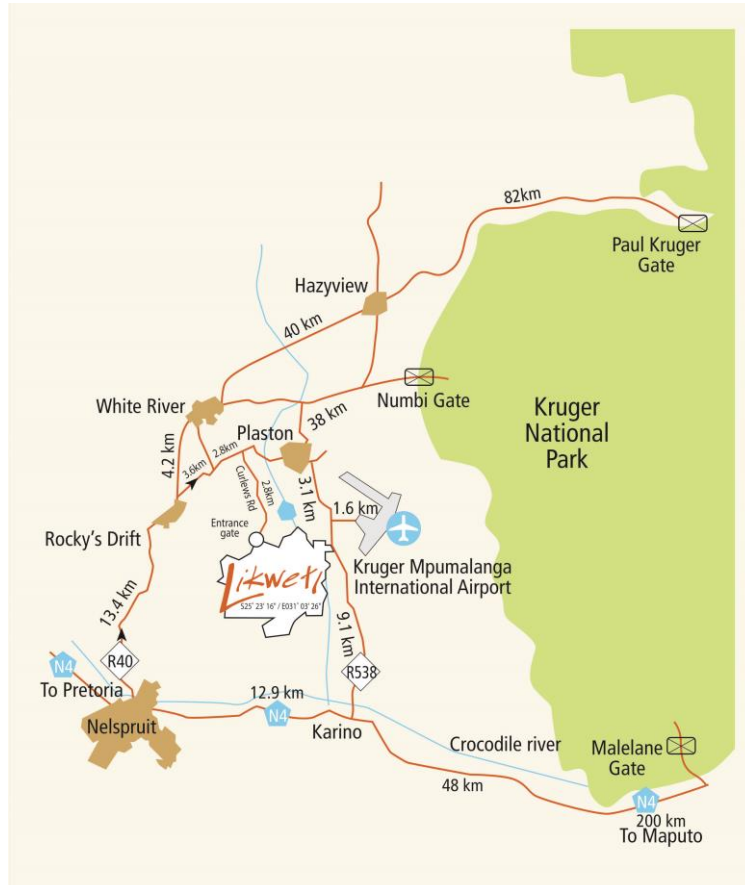

DIRECTIONS TO LIKWETI - GPS S25°23'16" / E31°03'26"

FROM NELSPRUIT

Take the R40 to White River. Drive approximately 13.4km and turn right just past the Rocky's Drift industrial area. Drive 6.4km and turn right onto the Curlews Road. Drive 4.6km to Likweti gate on the left.

FROM WHITE RIVER

Take the Plaston / Kruger-Mpumalanga International Airport (KMIA) Road. After 2.3km, turn left at the T-junction (towards Plaston / KMIA). Drive 3 km and turn right onto the Curlews Road. Drive 4.6km to Likweti gate on the left.

FROM KRUGER-MPUMALANGA INTERNATIONAL AIRPORT (KMIA)

Exit Airport and continue to the traffic circle on the R538. Turn right at this circle towards White River. Drive 3.1km till you reach the Plaston T-junction. Turn left and continue to the Curlews Road. Turn left into the Curlews Road. Drive 4.6km to Likweti gate on the left.